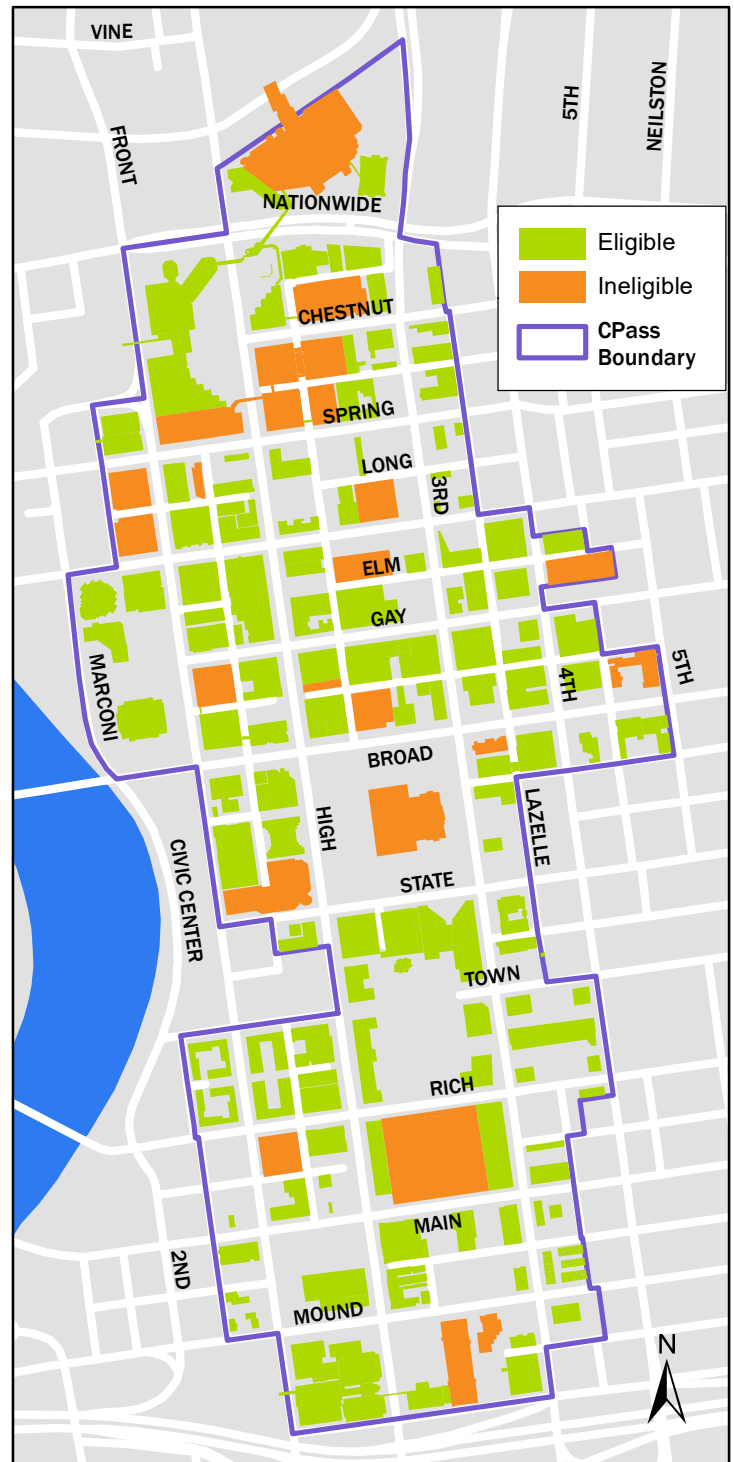

DOWNTOWN C-PASS ELIGIBILITY

Use the C-pass any day,
any time, any route.

Eligible downtown workers can get an unlimited bus pass thanks to the partnership of the Mid-Ohio Regional Planning Commission, the Central Ohio Transit Authority and Capital Crossroads Special Improvement District downtown property owners.

Companies located within the map boundary are generally eligible for the C-pass. Certain City of Columbus and Franklin County employees are also eligible. Contact your agency or department.

Please note: federal or state-owned properties and churches are not eligible.

i More questions?

Contact us at (614) 591-4184 or info@downtowncpass.com.

Learn more at DowntownCpass.com.

February 2018