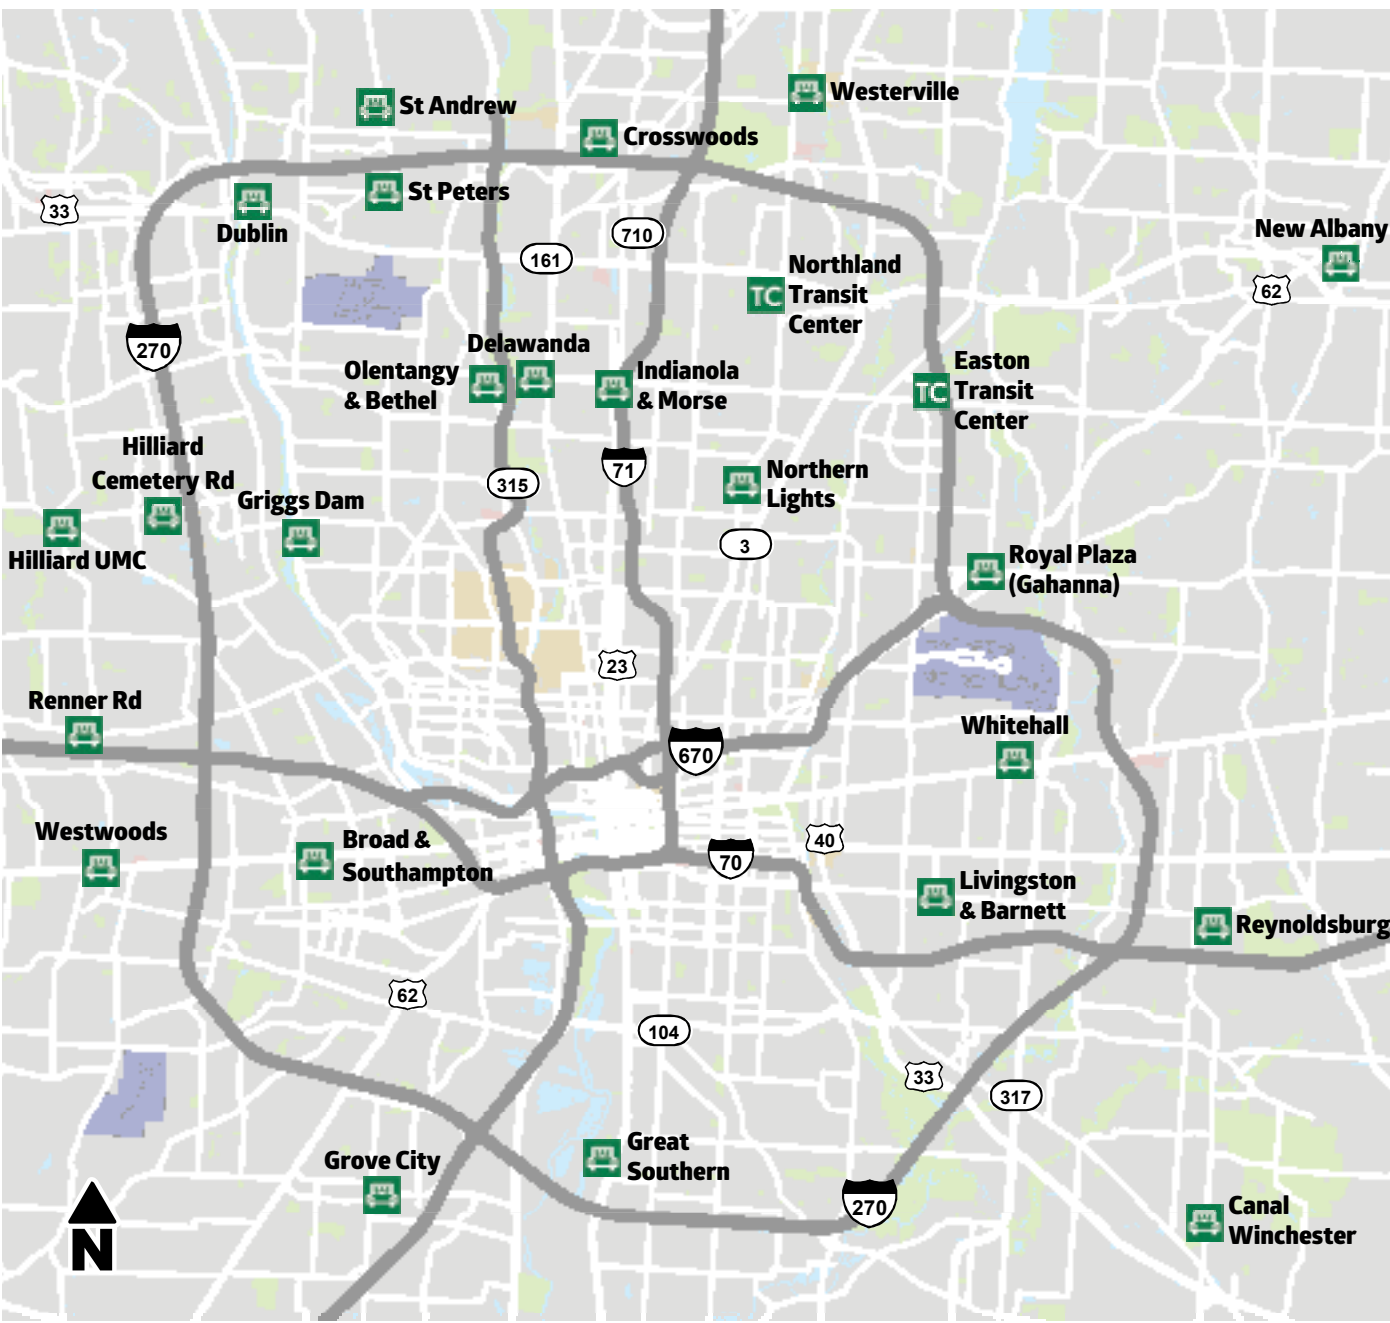

COTA PARK & RIDE MAP

PARK & RIDE	ADDRESS / LOCATION	LINE (S)
Broad & Southampton	25 S Southampton Ave, Columbus, OH 43204	10
Canal Winchester	6600 Trillium Ave, Canal Winchester, OH 43110	25, 52
Crosswoods	7460 Huntington Park Dr, Columbus, OH 43235	2L, 41
Delawanda	4939 N. High St, Columbus, OH 43214	2, 2L, 33
Dublin Dale Dr.	4450 Dale Dr, Dublin, OH 43017	73
Easton Transit Center	4072 Transit Dr, Columbus, OH 43230	7, 9, 23, 24, 25, 31, 32, 34, 35, 44, 45
Gahanna	Agler Rd & Gahanna Park and Ride Gahanna, OH 43230	46
Great Southern	S, High St. & Obetz Rd (Great Southern Shopping Center) Columbus, OH 43207	8
Griggs Dam	Riverside Dr. & Nottingham Rd, Upper Arlington, OH 43221	32, 73
Grove City	2321 Old Stringtown Rd, Grove City, OH 43123	3, 61
Hilliard Cemetery Rd.	4199 Parkway Ln, Hilliard, OH 43026	21, 32, 71
Hilliard UMC	5445 Scioto Darby Rd, Hilliard, OH 43026	21, 71
Indianola & Morse	4720 Indianola Ave, Columbus, OH 43214	4, 11, 34
Livingston & Barnett	3380 E. Livingston Ave, Columbus, OH 43227	1, 23
New Albany International	5202 Forest Dr, New Albany, OH 43054	45
Northern Lights	Cleveland Ave. & Innis Rd, Columbus, OH 43224 (Northern Lights Shopping Center)	6, 32
Northland Transit Center	5555 Cleveland Ave, Columbus, OH 43231	6, 35, CMAX
Olentangy & Bethel	4990 Olentangy River Rd, Columbus, OH 43214	74
Renner Rd.	5608 Renner Rd, Columbus, OH 43228	5, 71
Reynoldsburg	2100 Birchview Dr. N, Reynoldsburg, OH 43068	1, 51
St. Andrew	1985 Swansford Dr, Dublin, OH 43016	74
St. Peter's	6899 Smoky Row Rd, Columbus, OH 43235	74
Westerville	312 W Main St, Westerville, OH 43081	43
Westwoods	75 Westwoods Blvd, Galloway, OH 43119	9, 10, 21
Whitehall	111 Schofield Dr, Whitehall, OH 43213	10

PARK & RIDE